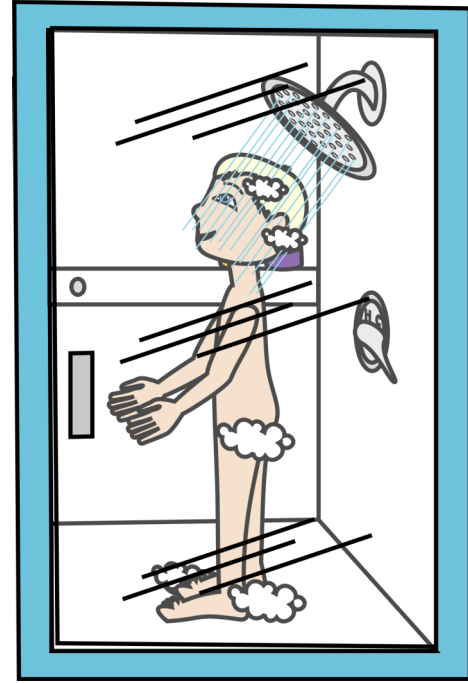

# SHOWER SEQUENCE

## With Hair Wash

VERSION 1  
NUMBERS & WORDS

STEP 1: Undress

STEP 2: Turn on Water

STEP 3: Step in Shower

STEP 4: Apply Shampoo on Hair

STEP 5: Scrub Hair

STEP 6: Rinse Hair

STEP 7: Soap on Cloth

STEP 8: Wash Face

STEP 9: Wash Body

STEP 10: Wash Arms & Hands

STEP 11: Wash Legs & Feet

STEP 12: Rinse

STEP 13: Turn off Water

STEP 14: Dry Body