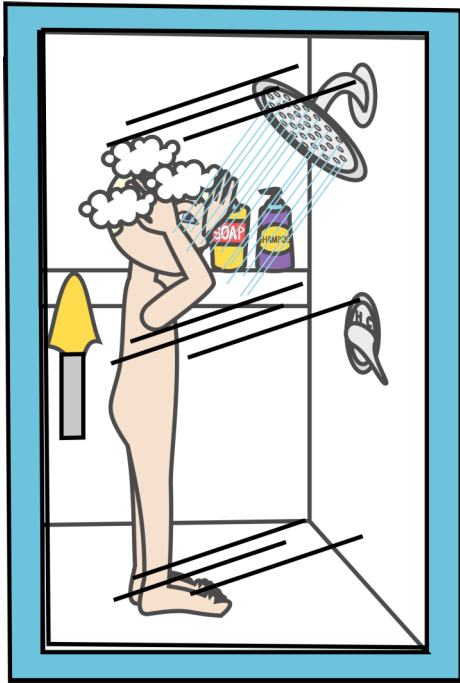

# SHOWER SEQUENCE

## With Hair Wash

VERSION 1  
NUMBERS & WORDS

STEP 1: Undress

STEP 2: Turn on Water

STEP 3: Step in Shower

STEP 4: Apply Shampoo on Hair

STEP 5: Scrub Hair

STEP 6: Rinse Hair

STEP 7: Soap on Cloth

STEP 8: Wash Face

STEP 9: Wash Body

STEP 10: Wash Arms & Hands

STEP 11: Wash Legs & Feet

STEP 12: Rinse

STEP 13: Turn off Water

STEP 14: Dry Body